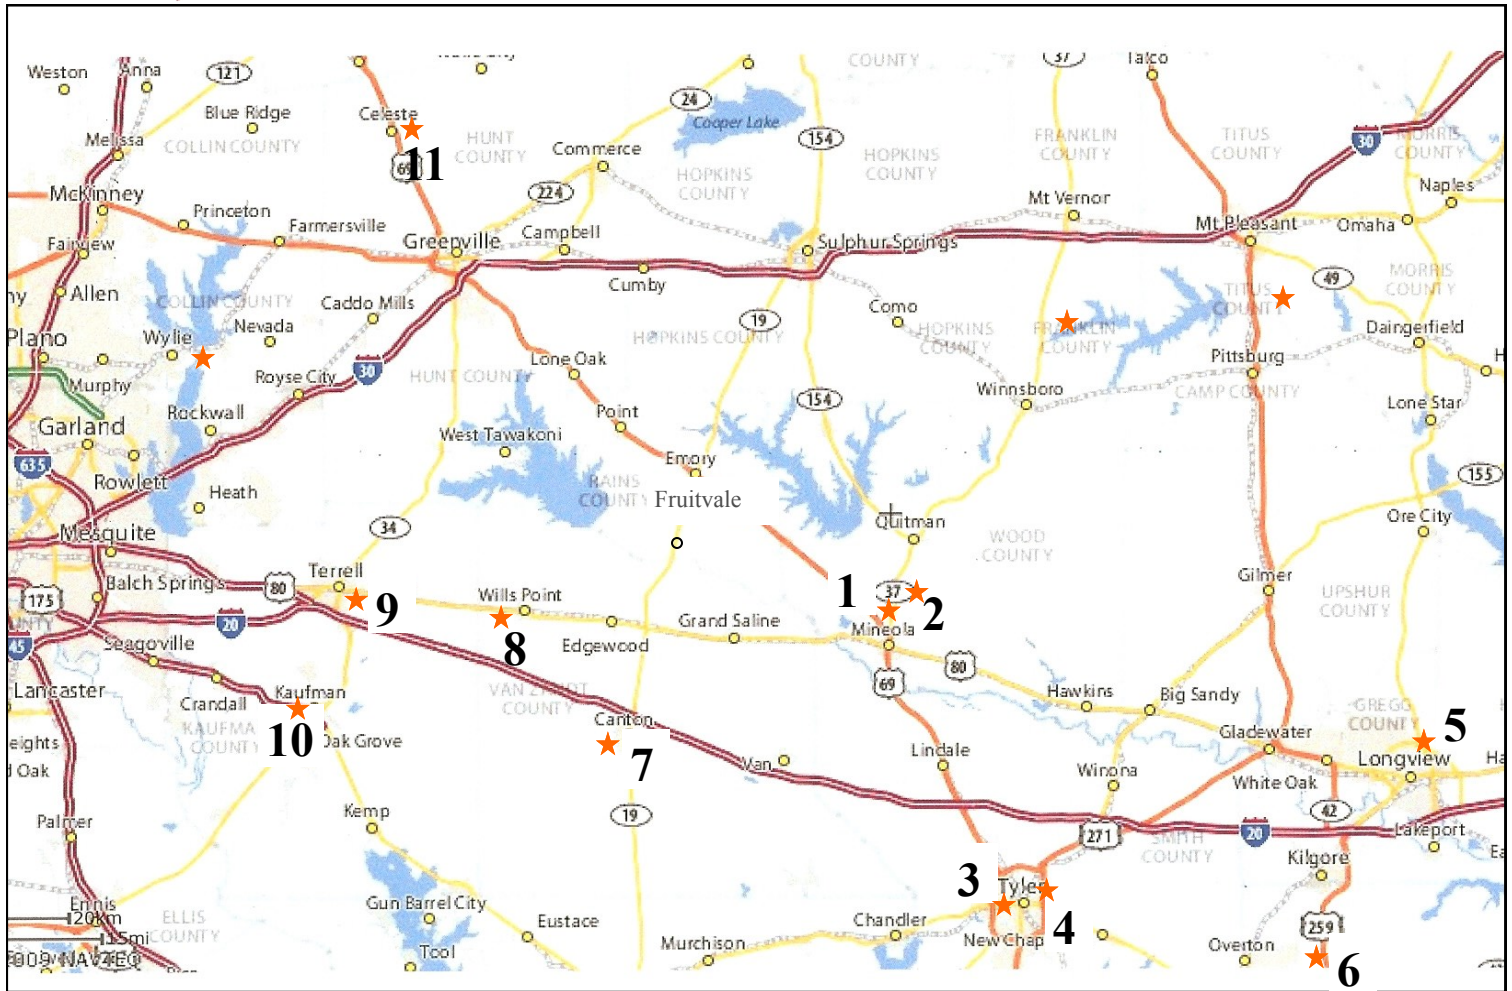

QUILT CELEBRATION 2013

East Texas Quilt Shops ★

Mineola Needleworks 105 North Pacific St Mineola, TX 75773 (903) 569-6514 www.mineolaneedleworks.com	1	Sharman's Sewing Center 112 A Johnston St Longview, TX 75601 (903) 753-8014 www.sharmansewingcenter.com	5	Quilter's Apprentice 118 E Moore Terrell, TX 75160 Toll Free 855-563-3830 www.quiltersapprentice.com	9
Stitchin' Heaven 1118 N Pacific Mineola, Tx 75773 903-638-6915 1-800-841-3901 www.stitchinheaven.com	2	Sew What! 619 West Oak Palestine, Texas 75801 nikki@sew-what.com sew-what.com	6	2 Sisters Quilt Shoppe 111 W Mulberry St Kaufman, TX 75142 972-932-9032 www.2sistersquiltshoppe.com	10
A Nimble Thimble 18113 Capital Drive # 300 Tyler, Texas 75701 903-581-4926 www.animblethimble.com	3	Sew and Sew 22390 East State Hwy 64 Canton, TX 75103 (903) 567-4640	7	Quilt Mercantile 215 Highway 69 North Celeste, TX 75243 903-568-8739 www.quiltmercantile.com	11
Sharman's Sewing Center 6005 S Broadway Tyler, Texas 75703 903-581-5470 www.sharmansewingcenter.com	4	Country Junction 124 North 4th Street Wills Point, TX 75169 903-873-3555 www.countryjunctionquiltstore.com	8	Many thanks to the East Texas quilt shops that support our show	